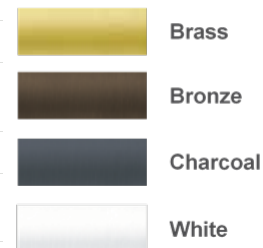

Face Plate Colors

Nortek Security & Control | 1950 Camino Vida Roble | Suite 150 | Carlsbad, CA 92008 | 800.421.1587 | nortekcontrol.com

Copyright © 2018 Nortek Security & Control LLC. All rights reserved. GoControl is a registered trademark of Nortek Security & Control LLC. All other products or name brands are trademarks of their respective holders. Specifications and product availability subject to change without notice. Connect with us today—NortekControl.com or 1.800.421.1587.

NORTEK
SECURITY & CONTROL